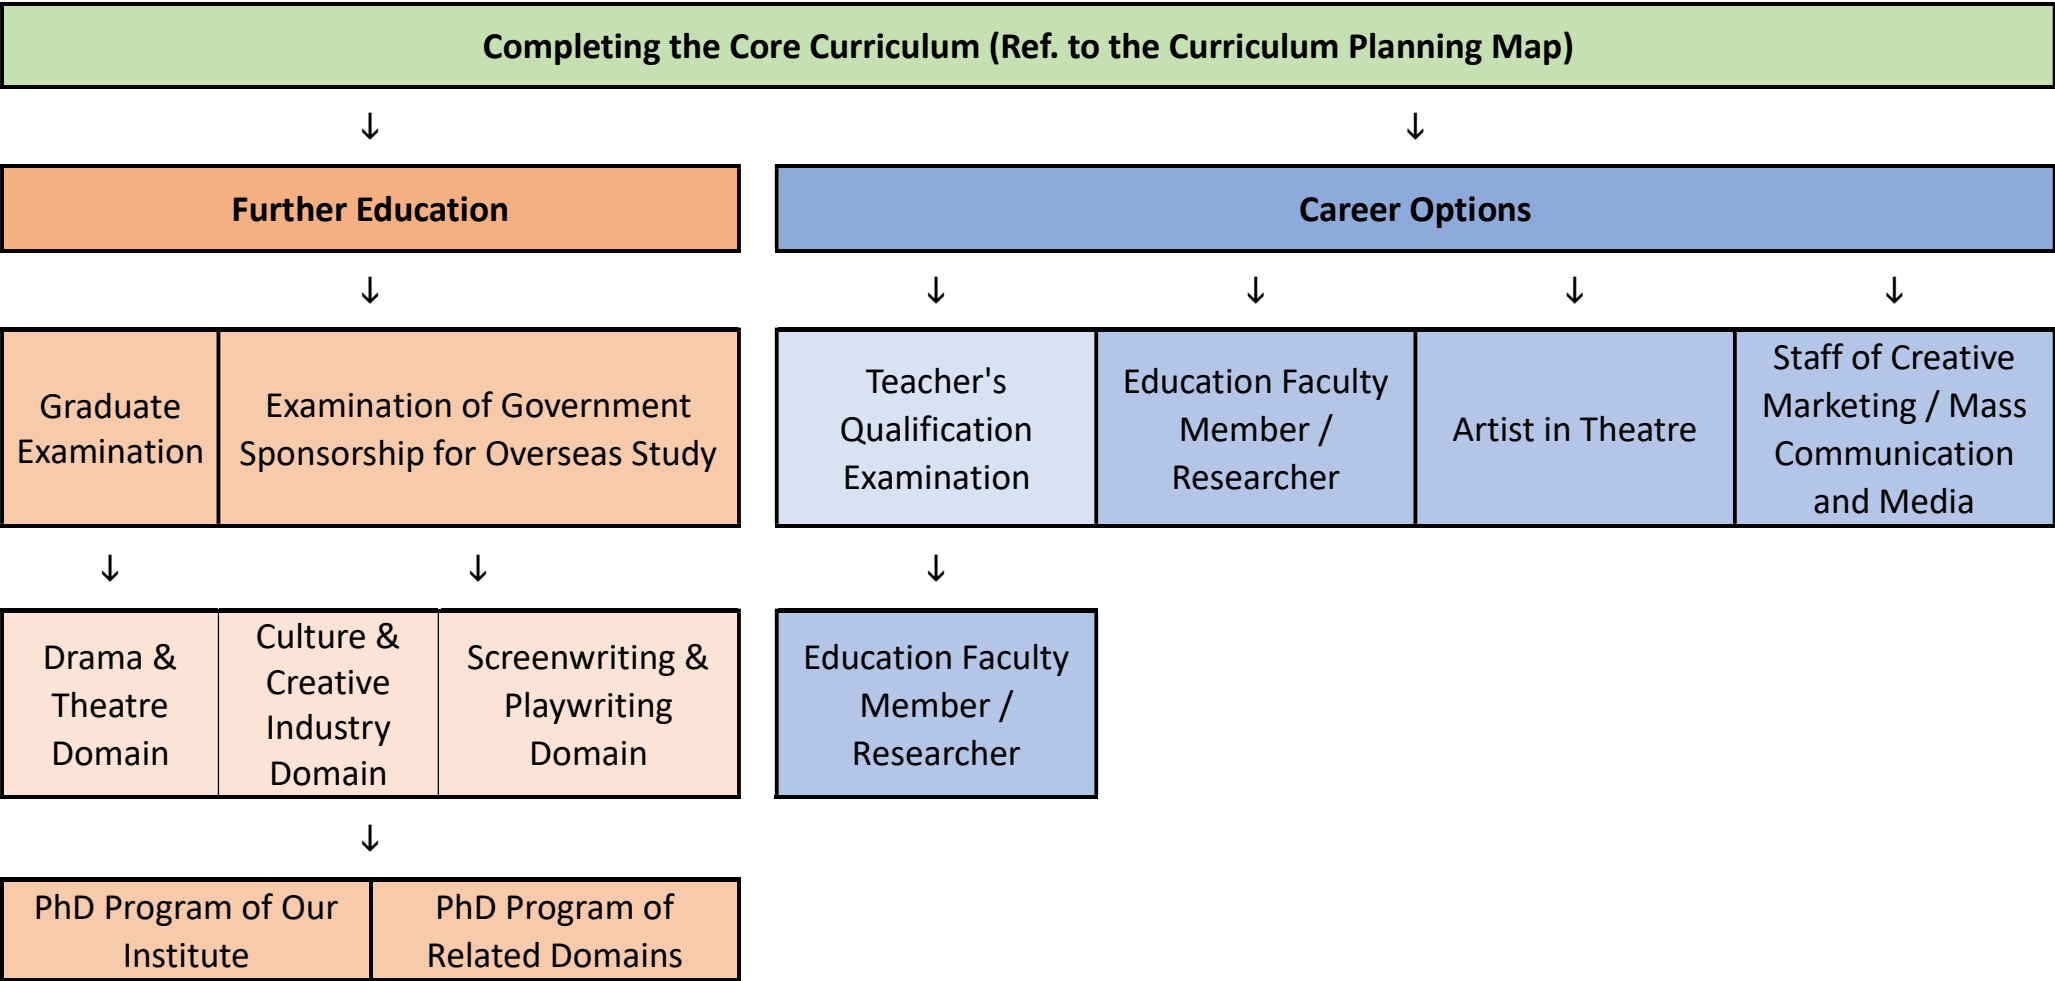

Future Map of Dept. of Drama & Theatre, NTU

Future Map of Graduate Institute of Drama & Theatre (MA), NTU

Completing the Core Curriculum (Ref. to the Curriculum Planning Map)

Further Education

Career Options

Drama & Theatre Domain

Culture & Creative Industry Domain

Screenwriting & Playwriting Domain

Education Faculty Member / Researcher

PhD Program of Our Institute

PhD Program of Related Domains

Future Map of Graduate Institute of Drama & Theatre (PhD), NTU

Completing the Core Curriculum (Ref. to the Curriculum Planning Map)

Career Options

Drama & Theatre Domain

Drama & Theatre Related Domains

Academic in Theatre
Studies

Higher Education
Faculty Member

Artist in Theatre