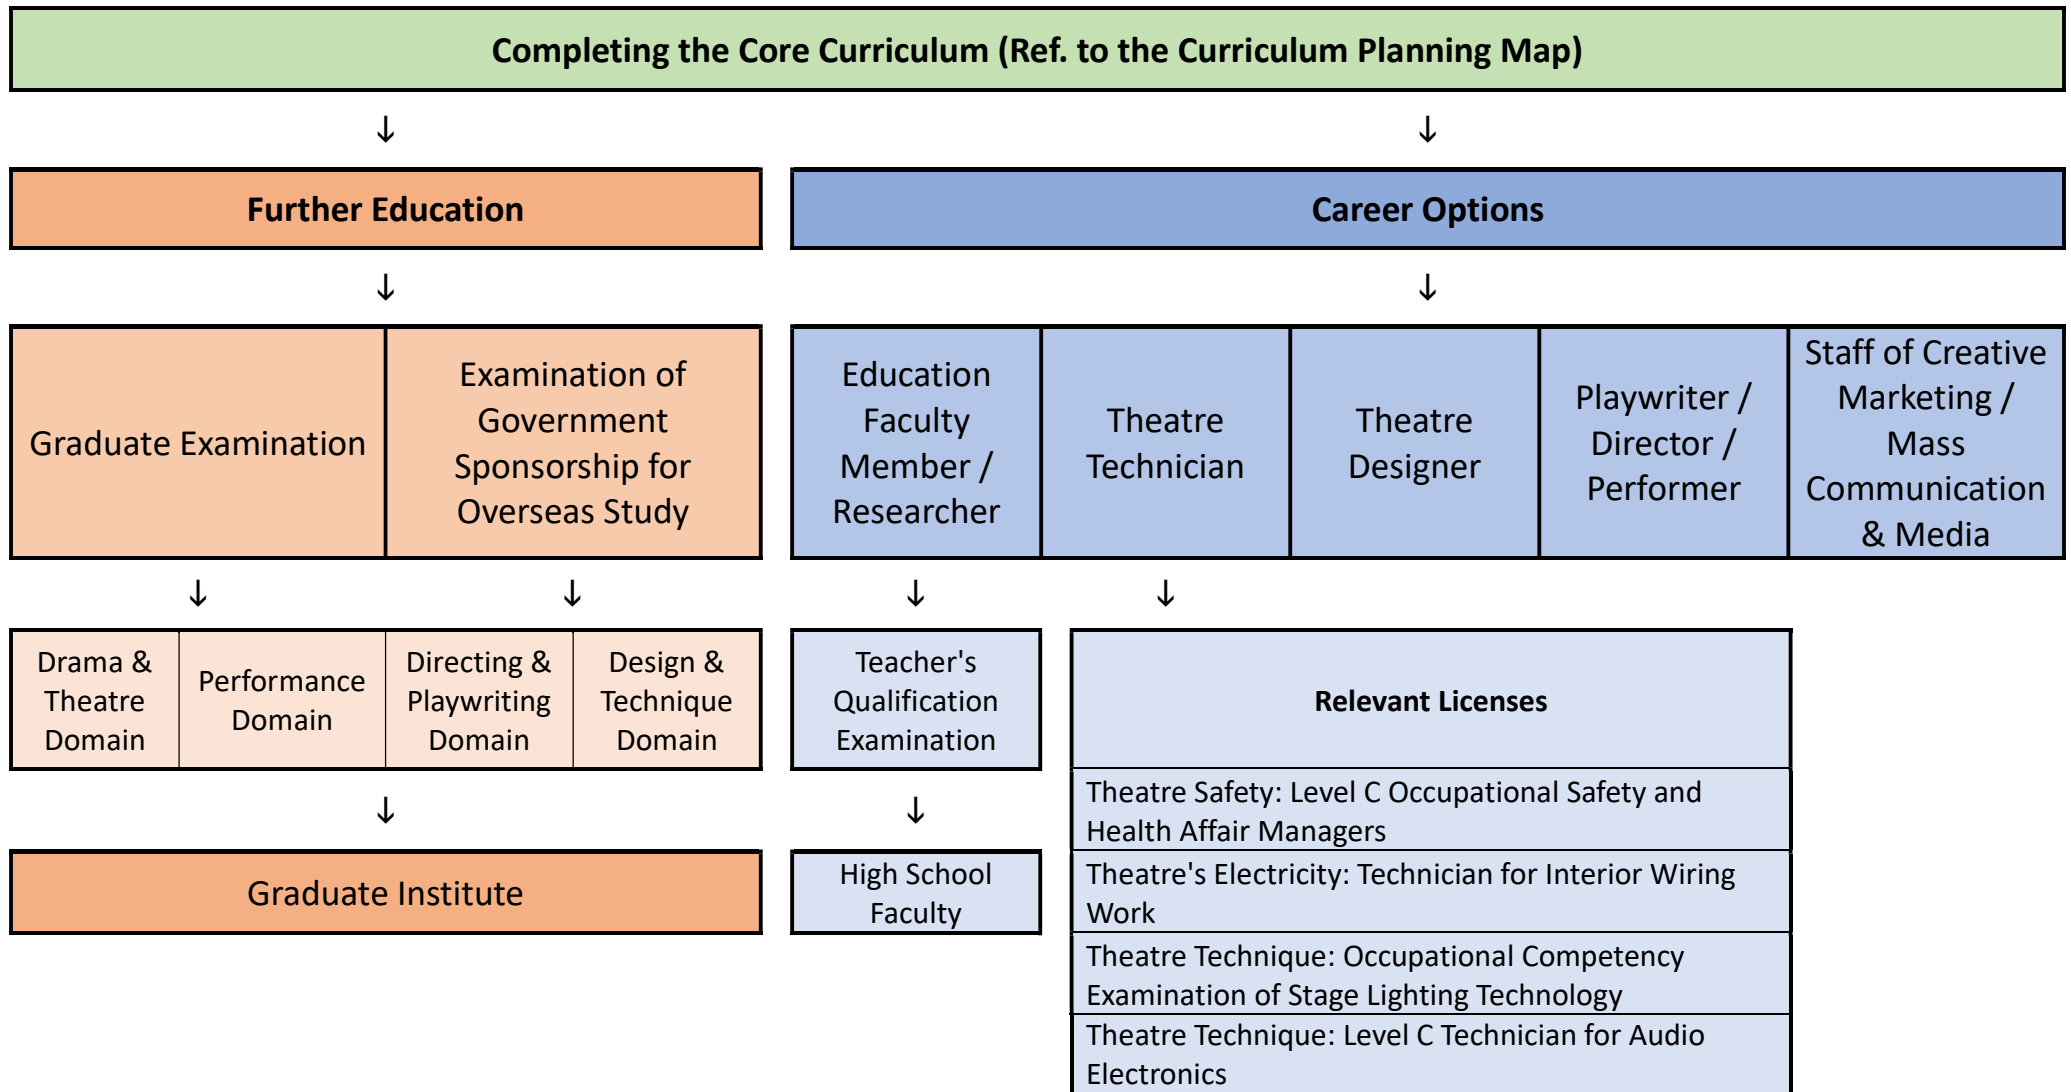

Future Map of Dept. of Drama & Theatre, NTU

Future Map of Graduate Institute of Drama & Theatre (MA), NTU

Completing the Core Curriculum (Ref. to the Curriculum Planning Map)

Further Education

Career Options

Drama & Theatre Domain

Culture & Creative Industry Domain

Screenwriting & Playwriting Domain

Education Faculty Member / Researcher

PhD Program of Our Institute

PhD Program of Related Domains

Future Map of Graduate Institute of Drama & Theatre (PhD), NTU

Completing the Core Curriculum (Ref. to the Curriculum Planning Map)

Career Options

Drama & Theatre Domain

Drama & Theatre Related Domains

Academic in Theatre
Studies

Higher Education
Faculty Member

Artist in Theatre